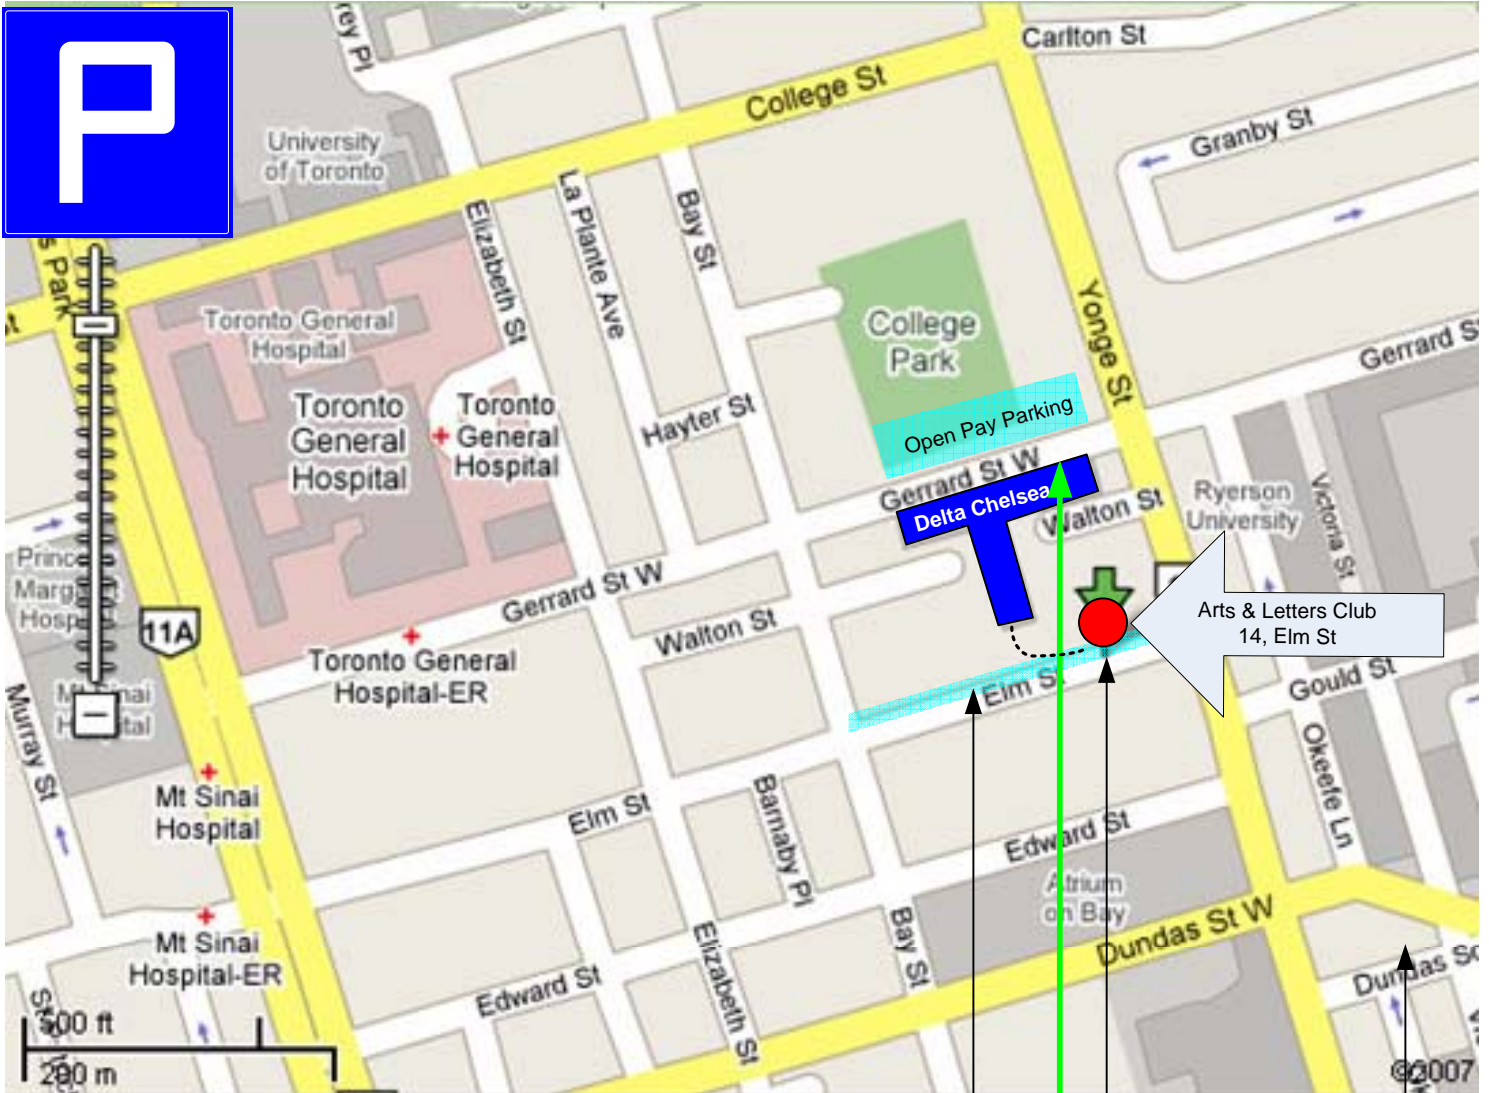

# Rotary Club of Toronto Sunrise- Parking

Pay Parking Garage Elm St

Park at the Delta Hotel. Enter from Gerrard St W  
Walk through the hotel to Elm St  
BRING your Parking Ticket with you... to get stamped, for reduced parking charges

Elm St "On street Parking"  
Free up to 08.30am  
CAUTION: double check your in a valid spot!

Pay Parking Garage Eaton Centre opp Shuter st

Pay Parking Under Dundas Sq